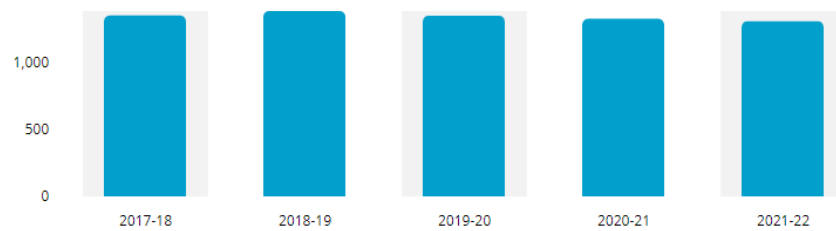

The screenshot displays the Rotary Club Central interface. On the left is a dark navigation sidebar with the following items: Dashboard (circled in yellow with a green arrow pointing to it), Goal Center, Global View, Service Activities, Resources, and Reports. The main content area has a white header with the Rotary logo and 'Club Central'. Below the header is a blue banner with the text: 'Welcome to Rotary Club Central, the online tool to explore data and trends related to your club's goals, manage goals, project activities, and more. Please note: data reported outside Rotary Club Central, My Rotary, will be delayed for at least 24 hours.' Below the banner is a navigation bar with five tabs: 'Global', 'My Zone', 'My District' (highlighted with a red arrow), 'All Club Groups' (with a dropdown arrow), and 'All Clubs' (with a dropdown arrow). Below the navigation bar, five colored arrows point upwards: a green arrow under 'Global', a teal arrow under 'My Zone', a red arrow under 'My District', a brown arrow under 'All Club Groups', and a light green arrow under 'All Clubs'. The text 'District 2490' is partially visible at the bottom of the page.

7 RCC

- Dashboard
- Goal Center
- Global View
- Service Activities
- Resources
- Reports
- Contact Us
- My Rotary
- SETTINGS
- Language 

Dashboard

Welcome to Rotary Club Central, the online tool for setting goals and tracking progress. Explore data and trends related to your club's goals on this page, and use the tabs to manage goals, project activities, and more.

Membership Trends

July 1	2017-18	2018-19	2019-20	2020-21	2021-22
	1.36k	1.39k	1.36k	1.33k	1.32k

Gender Trends

	2017-18	2018-19	2019-20	2020-21	2021-22
Female	460	453	444	437	438
Male	930	914	886	872	874
Self-describe	0	0	0	0	0
Prefer not to identify	0	0	0	0	0
Unreported	6	4	4	5	6