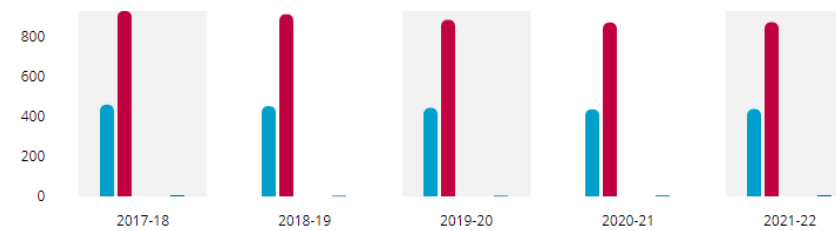

Please note: data reported outside Rotary Club Central, including data reported in My Rotary, will be delayed for at least 24 hours.

Global My Zone **My District** All Club Groups All Clubs

District 2490

Membership Trends

July 1	2017-18	2018-19	2019-20	2020-21	2021-22
	1.36k	1.39k	1.36k	1.33k	1.32k

Gender Trends

	2017-18	2018-19	2019-20	2020-21	2021-22
Female	460	453	444	437	438
Male	930	914	886	872	874
Self-describe	0	0	0	0	0
Prefer not to identify	0	0	0	0	0
Unreported	6	4	4	5	6