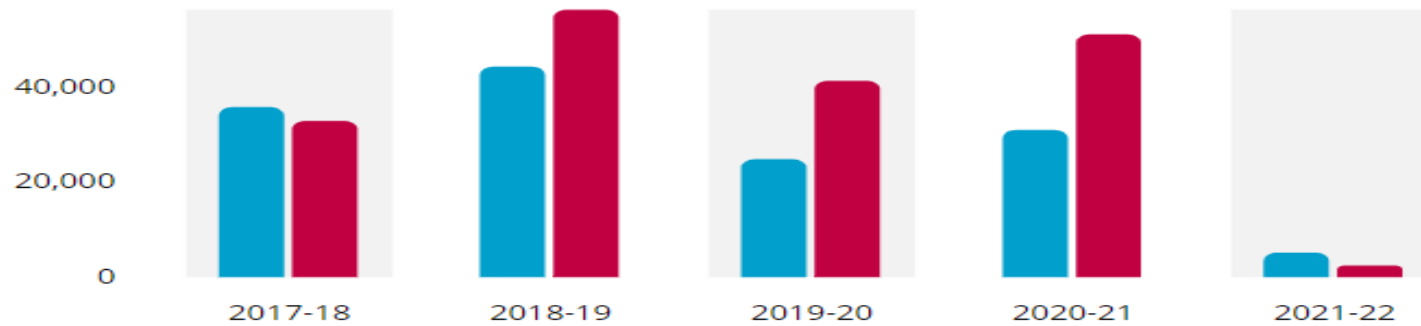

RCC

Age Trends

	2017-18	2018-19	2019-20	2020-21	2021-22
● 29 and Under	1	0	0	2	1
● 30-39	9	11	6	10	12
● 40-49	53	64	60	72	72
● 50-59	63	69	78	94	95
● 60-69	230	230	206	202	204
● 70 and Over	258	268	303	307	309
● Unreported	782	729	681	627	625

as of: 07-Aug-2021

as of: 07-Aug-2021

Project Trends - Funding

	2017-18	2018-19	2019-20	2020-21	2021-22
Cash	\$48.9k	\$33.2k	\$77.6k	\$50.7k	\$0.0
Donated Goods and Services	\$15.8k	\$2.5k	\$37.8k	\$96.2k	\$0.0

as of: 07-Aug-2021

Project Trends - Volunteers

	2017-18	2018-19	2019-20	2020-21	2021-22
Volunteers	236	266	701	199	25
Volunteer Hours	4.3k	6.7k	35.3k	5.3k	78.0

as of: 07-Aug-2021

Annual Fund Trends

	2017-18	2018-19	2019-20	2020-21	2021-22
● Goal	\$36k	\$44k	\$25k	\$31k	\$5k
● Achievement	\$33k	\$56k	\$41k	\$51k	\$2k

as of: 06-Aug-2021

12 RCC

החלק הזה מדווח על ידי נשיא ו/או מזכיר המועדון ובחלק הפיננסי גם גובר המועדון

Rotary Club Central

Bashir Nusair

Goal Center

The Goal Center is where you choose and set the goals your club will focus on, and track progress.
Please note: data reported outside Rotary Club Central, including data reported in My Rotary, will be delayed for at least 24 hours.