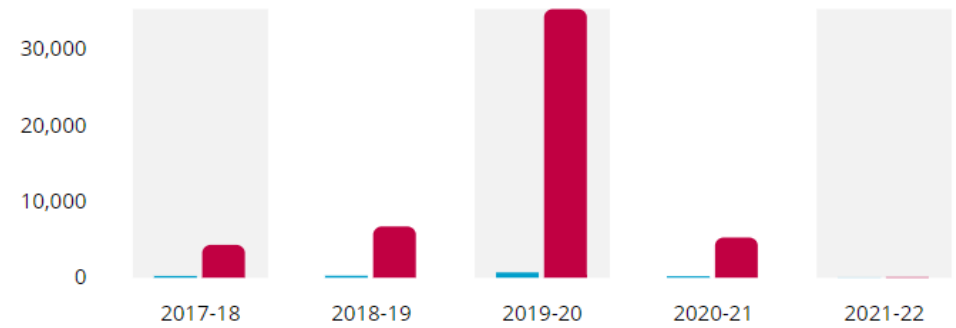

RCC

Age Trends

	2017-18	2018-19	2019-20	2020-21	2021-22
● 29 and Under	1	0	0	2	1
● 30-39	9	11	6	10	12
● 40-49	53	64	60	72	72
● 50-59	63	69	78	94	95
● 60-69	230	230	206	202	204
● 70 and Over	258	268	303	307	309
● Unreported	782	729	681	627	625

as of: 07-Aug-2021

as of: 07-Aug-2021

Project Trends - Funding

	2017-18	2018-19	2019-20	2020-21	2021-22
Cash	\$48.9k	\$33.2k	\$77.6k	\$50.7k	\$0.0
Donated Goods and Services	\$15.8k	\$2.5k	\$37.8k	\$96.2k	\$0.0

as of: 07-Aug-2021

Project Trends - Volunteers

	2017-18	2018-19	2019-20	2020-21	2021-22
Volunteers	236	266	701	199	25
Volunteer Hours	4.3k	6.7k	35.3k	5.3k	78.0

as of: 07-Aug-2021

Annual Fund Trends

	2017-18	2018-19	2019-20	2020-21	2021-22
● Goal	\$36k	\$44k	\$25k	\$31k	\$5k
● Achievement	\$33k	\$56k	\$41k	\$51k	\$2k