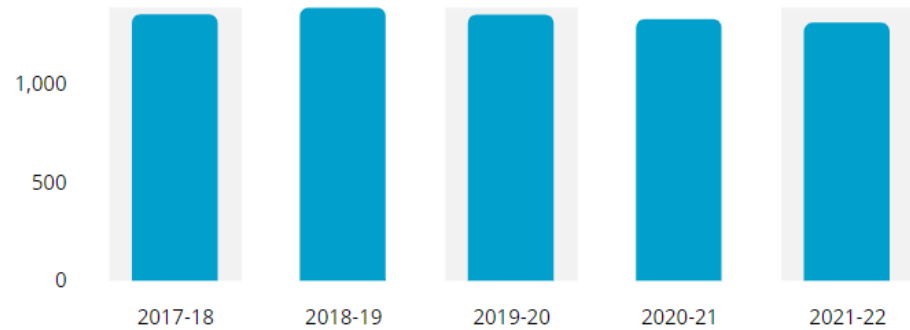

Membership Trends

July 1	2017-18	2018-19	2019-20	2020-21	2021-22
	1.36k	1.39k	1.36k	1.33k	1.32k

Gender Trends

	2017-18	2018-19	2019-20	2020-21	2021-22
Female	460	453	444	437	438
Male	930	914	886	872	874
Self-describe	0	0	0	0	0
Prefer not to identify	0	0	0	0	0
Unreported	6	4	4	5	6

as of: 07-Aug-2021

District 2490

Membership Trends

July 1	2017-18	2018-19	2019-20	2020-21	2021-22
	1.36k	1.39k	1.36k	1.33k	1.32k

Gender Trends

	2017-18	2018-19	2019-20	2020-21	2021-22
Female	460	453	444	437	438
Male	930	914	886	872	874
Self-describe	0	0	0	0	0
Prefer not to identify	0	0	0	0	0
Unreported	6	4	4	5	6

RCC

Age Trends

	2017-18	2018-19	2019-20	2020-21	2021-22
● 29 and Under	1	0	0	2	1
● 30-39	9	11	6	10	12
● 40-49	53	64	60	72	72
● 50-59	63	69	78	94	95
● 60-69	230	230	206	202	204
● 70 and Over	258	268	303	307	309
● Unreported	782	729	681	627	625