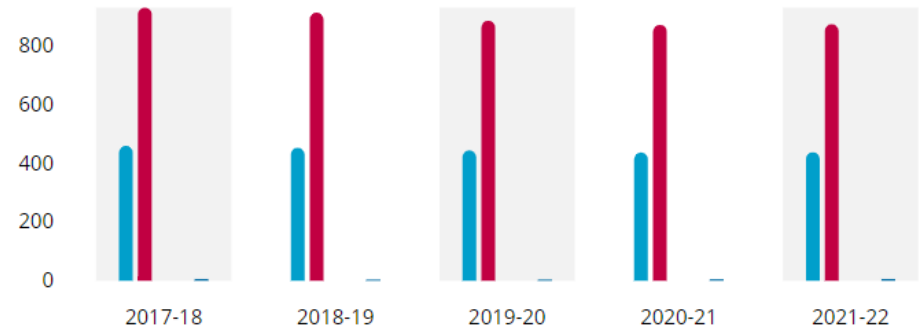

Membership Trends

July 1	2017-18	2018-19	2019-20	2020-21	2021-22
	1.36k	1.39k	1.36k	1.33k	1.32k

Gender Trends

	2017-18	2018-19	2019-20	2020-21	2021-22
Female	460	453	444	437	438
Male	930	914	886	872	874
Self-describe	0	0	0	0	0
Prefer not to identify	0	0	0	0	0
Unreported	6	4	4	5	6

as of: 07-Aug-2021

District 2490

Membership Trends

July 1	2017-18	2018-19	2019-20	2020-21	2021-22
	1.36k	1.39k	1.36k	1.33k	1.32k

Gender Trends

	2017-18	2018-19	2019-20	2020-21	2021-22
Female	460	453	444	437	438
Male	930	914	886	872	874
Self-describe	0	0	0	0	0
Prefer not to identify	0	0	0	0	0
Unreported	6	4	4	5	6

RCC

Age Trends

	2017-18	2018-19	2019-20	2020-21	2021-22
● 29 and Under	1	0	0	2	1
● 30-39	9	11	6	10	12
● 40-49	53	64	60	72	72
● 50-59	63	69	78	94	95
● 60-69	230	230	206	202	204
● 70 and Over	258	268	303	307	309
● Unreported	782	729	681	627	625