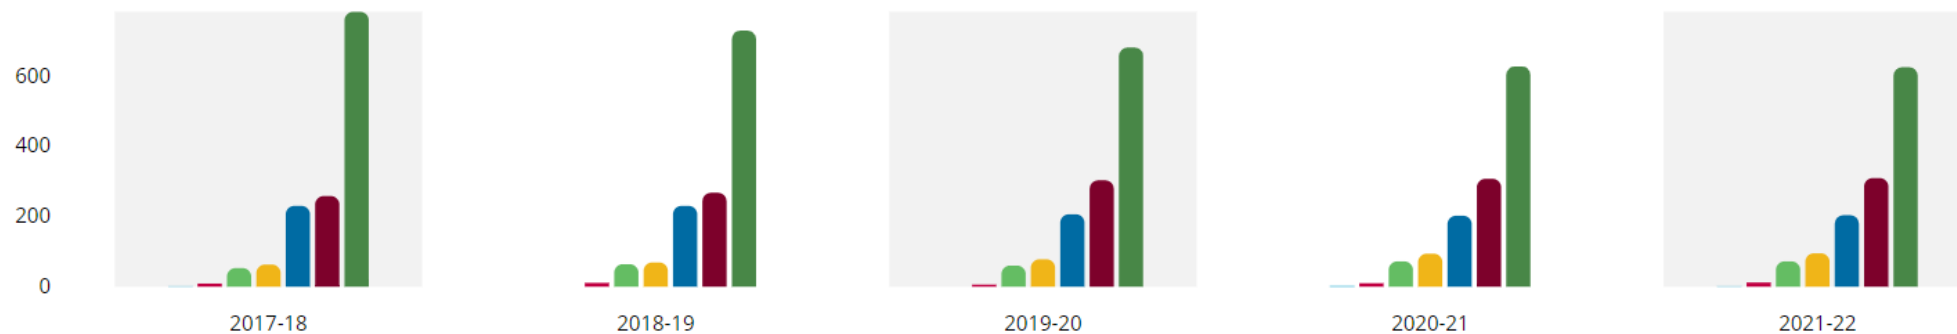

Membership Trends

July 1	2017-18	2018-19	2019-20	2020-21	2021-22
	1.36k	1.39k	1.36k	1.33k	1.32k

Gender Trends

	2017-18	2018-19	2019-20	2020-21	2021-22
Female	460	453	444	437	438
Male	930	914	886	872	874
Self-describe	0	0	0	0	0
Prefer not to identify	0	0	0	0	0
Unreported	6	4	4	5	6

as of: 07-Aug-2021

District 2490

Membership Trends

July 1	2017-18	2018-19	2019-20	2020-21	2021-22
	1.36k	1.39k	1.36k	1.33k	1.32k

Gender Trends

	2017-18	2018-19	2019-20	2020-21	2021-22
Female	460	453	444	437	438
Male	930	914	886	872	874
Self-describe	0	0	0	0	0
Prefer not to identify	0	0	0	0	0
Unreported	6	4	4	5	6

RCC

Age Trends

	2017-18	2018-19	2019-20	2020-21	2021-22
● 29 and Under	1	0	0	2	1
● 30-39	9	11	6	10	12
● 40-49	53	64	60	72	72
● 50-59	63	69	78	94	95
● 60-69	230	230	206	202	204
● 70 and Over	258	268	303	307	309
● Unreported	782	729	681	627	625