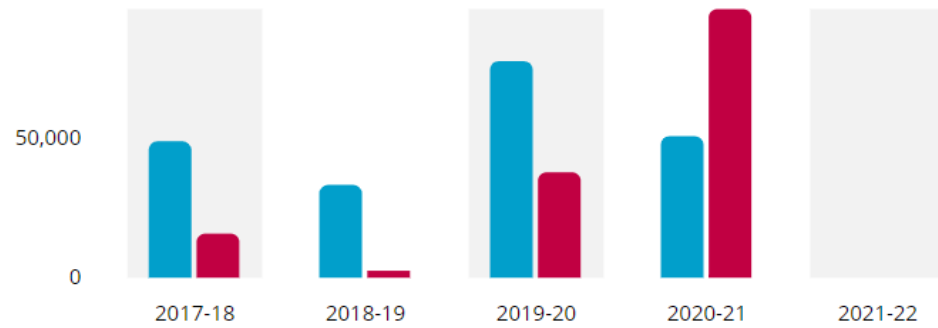

Membership Trends

July 1	2017-18	2018-19	2019-20	2020-21	2021-22
	1.36k	1.39k	1.36k	1.33k	1.32k

Gender Trends

	2017-18	2018-19	2019-20	2020-21	2021-22
Female	460	453	444	437	438
Male	930	914	886	872	874
Self-describe	0	0	0	0	0
Prefer not to identify	0	0	0	0	0
Unreported	6	4	4	5	6

as of: 07-Aug-2021

District 2490

Membership Trends

July 1	2017-18	2018-19	2019-20	2020-21	2021-22
	1.36k	1.39k	1.36k	1.33k	1.32k

Gender Trends

	2017-18	2018-19	2019-20	2020-21	2021-22
Female	460	453	444	437	438
Male	930	914	886	872	874
Self-describe	0	0	0	0	0
Prefer not to identify	0	0	0	0	0
Unreported	6	4	4	5	6

RCC

Age Trends

	2017-18	2018-19	2019-20	2020-21	2021-22
● 29 and Under	1	0	0	2	1
● 30-39	9	11	6	10	12
● 40-49	53	64	60	72	72
● 50-59	63	69	78	94	95
● 60-69	230	230	206	202	204
● 70 and Over	258	268	303	307	309
● Unreported	782	729	681	627	625

as of: 07-Aug-2021

as of: 07-Aug-2021

Project Trends - Funding

	2017-18	2018-19	2019-20	2020-21	2021-22
Cash	\$48.9k	\$33.2k	\$77.6k	\$50.7k	\$0.0
Donated Goods and Services	\$15.8k	\$2.5k	\$37.8k	\$96.2k	\$0.0